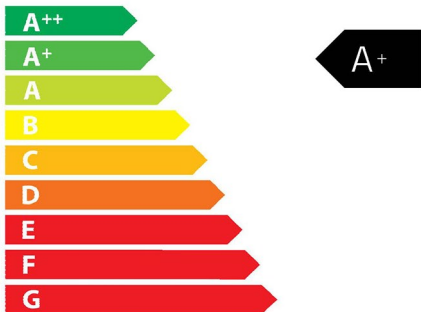

ENERGY

ARUNDEL XL MK2

PORTWAY PCMSBXL2

5.0
kW